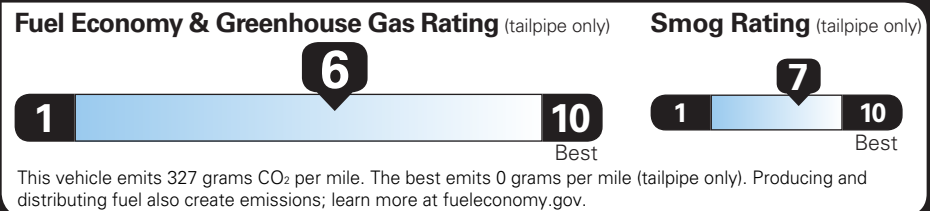

TOTAL OPTIONS	\$1,110.00
TOTAL VEHICLE & OPTIONS	\$28,760.00
DESTINATION CHARGE	1,395.00

TOTAL VEHICLE PRICE* \$30,155.00

EPA DOT Fuel Economy and Environment

Gasoline Vehicle

Fuel Economy

27 MPG
combined city/hwy

25 MPG
city

30 MPG
highway

Small SUVs range from 14 to 129 MPG. The best vehicle rates 142 MPGe.

3.7 gallons per 100 miles

You save \$0

in fuel costs over 5 years

compared to the average new vehicle.

Annual fuel cost \$1,300